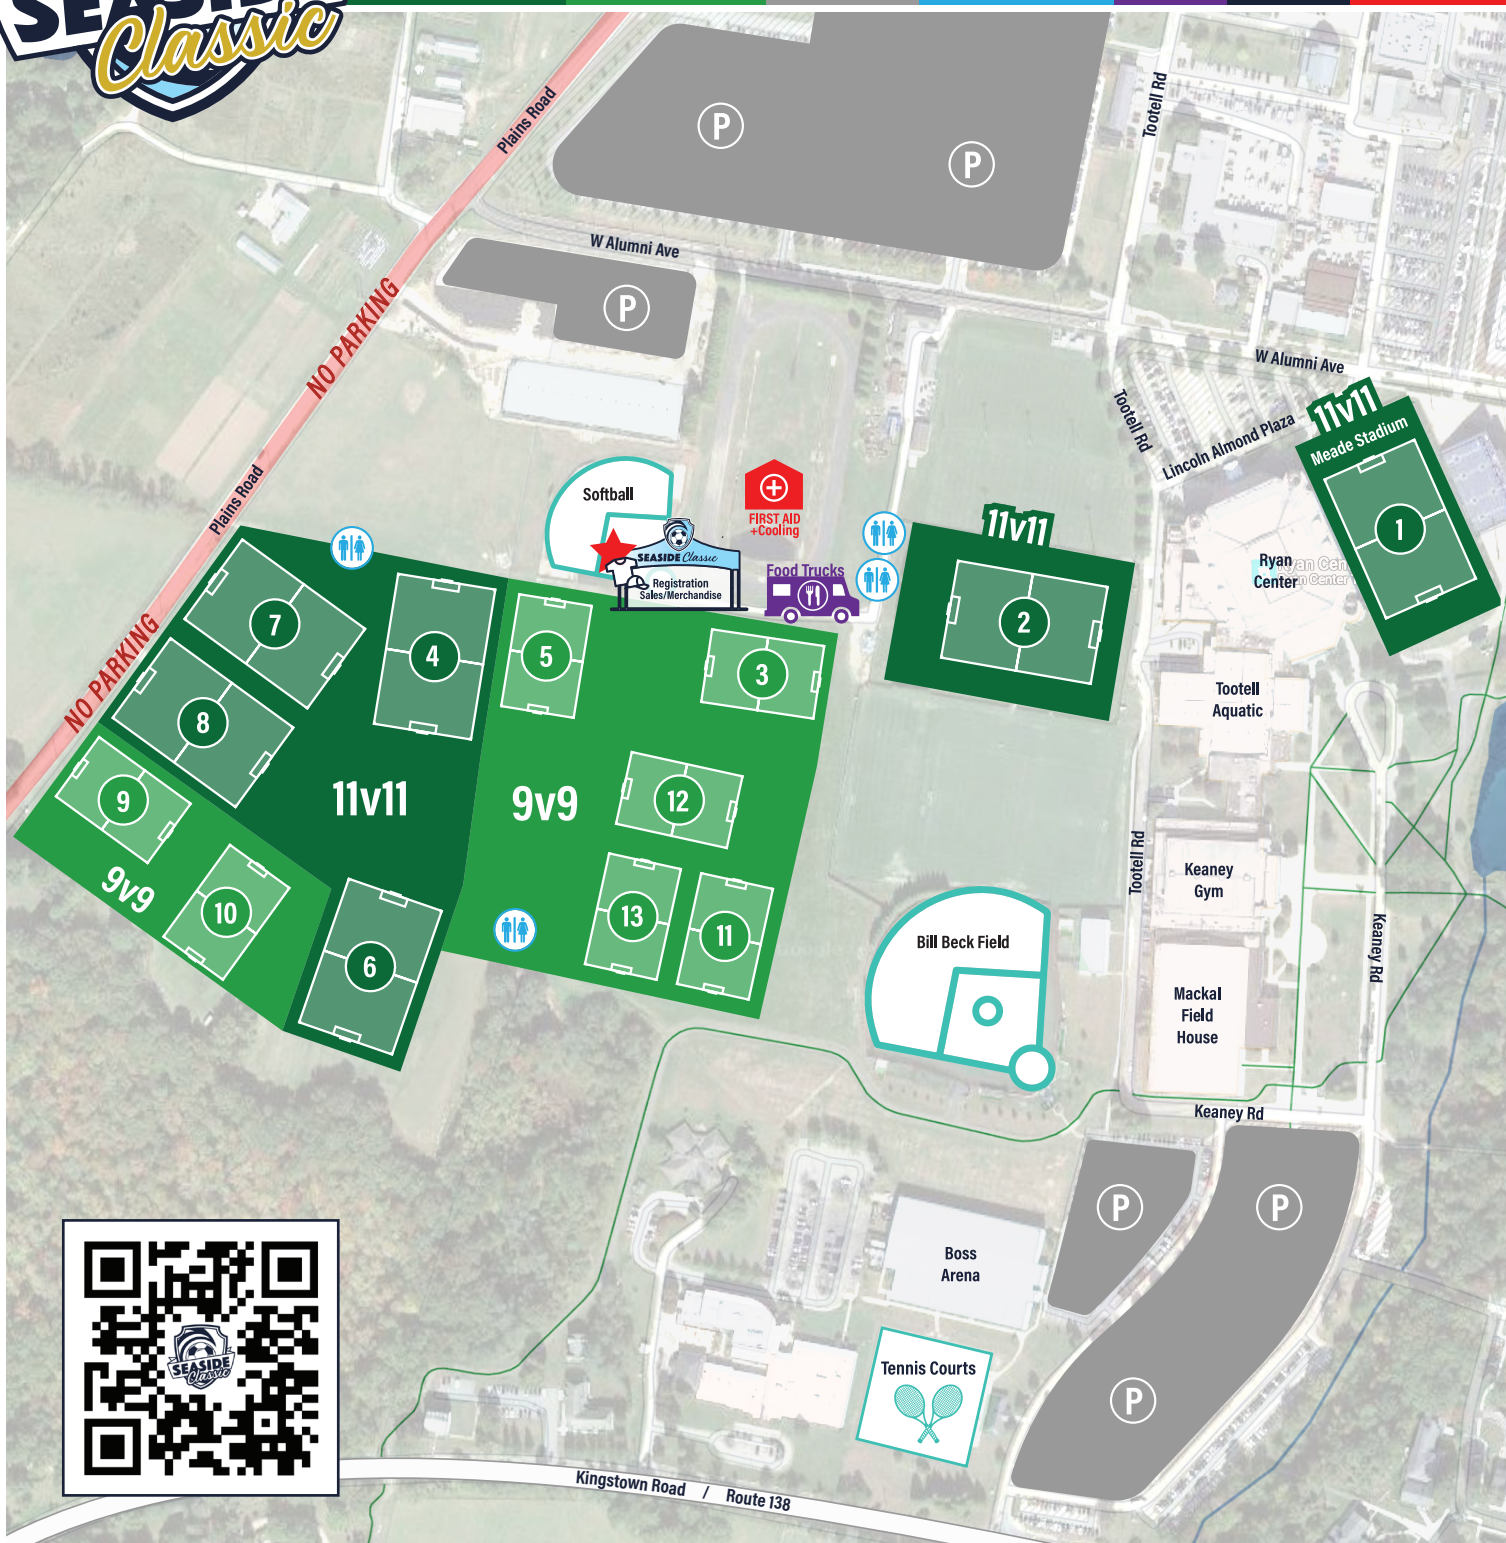

URI, Kingston, RI

11v11 Fields
1, 2, 4, 6, 7, 8

9v9 Fields
3, 5, 9, 10-13

Parking
P

Restrooms
♂ ♀

Food
🍴

Sales
🏪

Medical
+

For digital field map, schedules, results and more, visit SeasideClassic.com